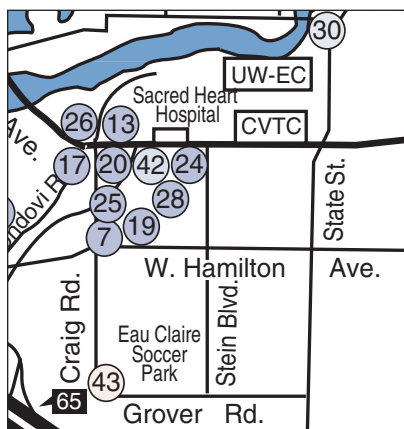

- Ramada Inn Convention Center - 27
- Super 8 Campus - 28
- Super 8 Motel - 29

Attractions

- Buffington House - 30
- Children's Museum of Eau Claire - 31
- Chippewa Valley Museum (Carson Park) - 32
 - Anderson Log House
 - Sunnyview School
- Eau Claire Regional Arts Center - 33
- Fanny Hill Dinner Theatre - 14
- Fall Creek Historical Society Museum - 34
- Paul Bunyan Logging Camp (Carson Park) - 35
- Schlegelmilch House - 36
- The Wood Shed - 37

Restaurants

- Burgundy's - 26
- The Bistro - 27

- Famous Dave's BBQ - 38
- Fanny Hill Dinner Theatre - 14
- Green Mill - 20
- Heckel's Family Restaurant - 39
- Mancino's - 24
- Norske Nook - 40
- Old Country Buffet - 41
- Red Lobster - 42

Recreation

- Eau Claire Indoor Sports Center - 43
- Mill Run Golf Course - 44
- Wild Ridge Golf Course - 45

Downtown Eau Claire

Clairemont Avenue Area

chippewa valley area maps