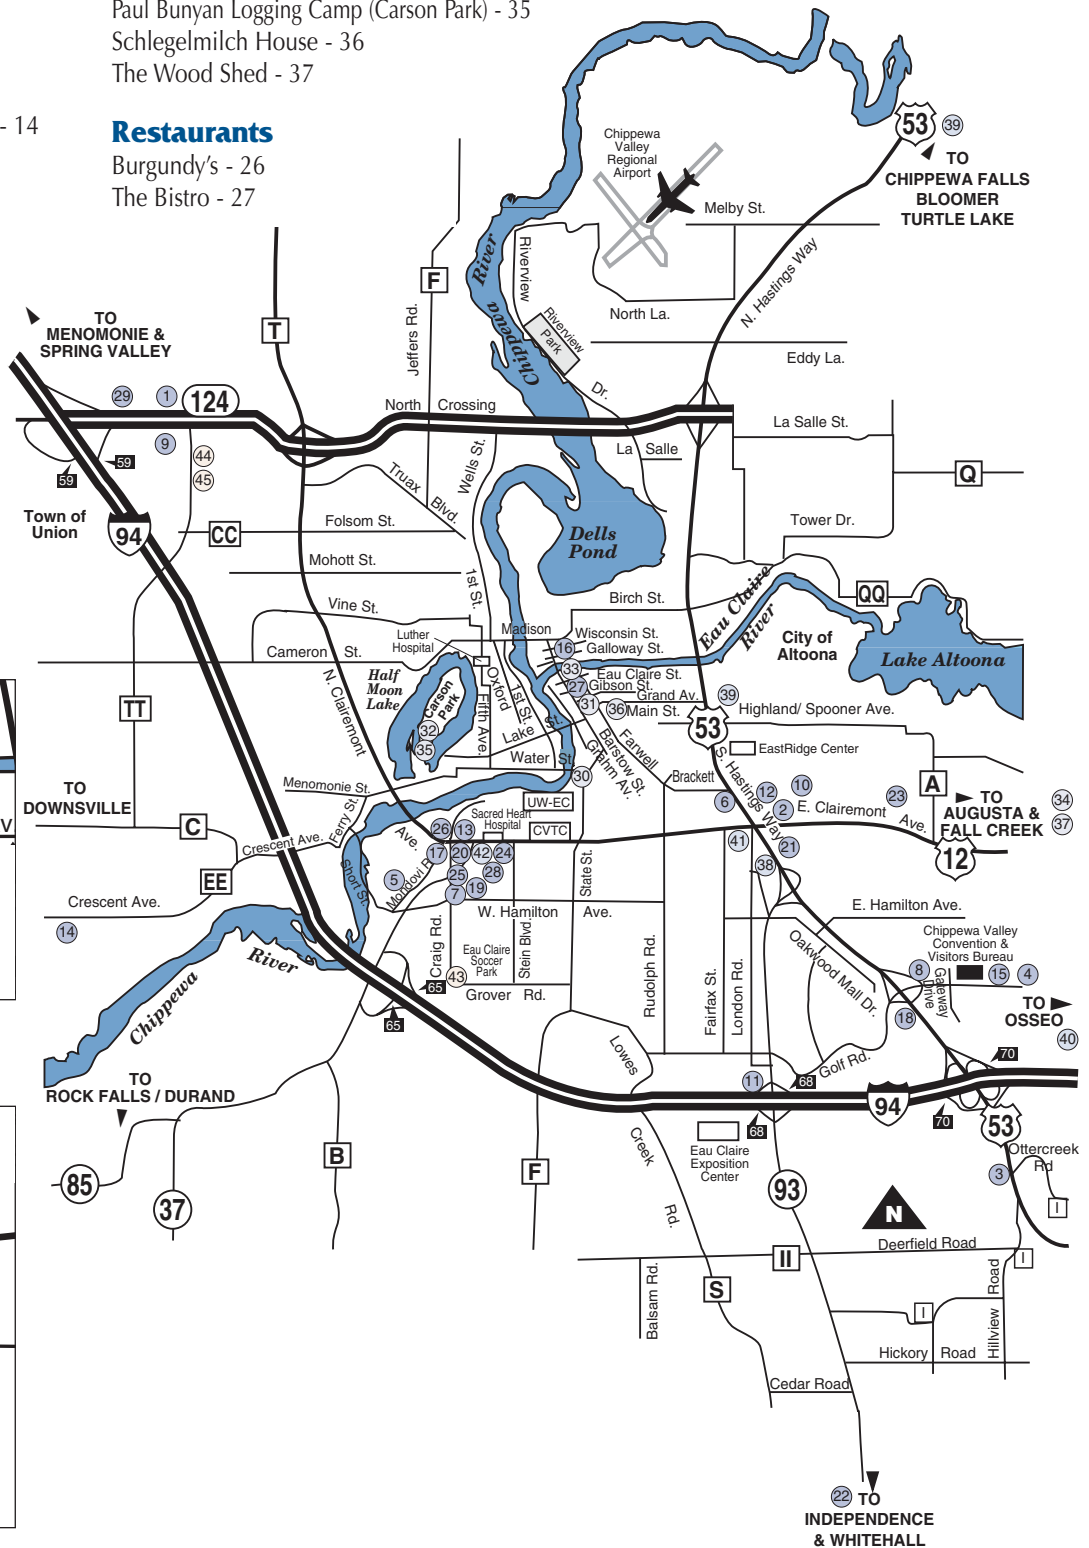

Eau Claire

Lodging

- AmericInn Motel - 1
- Antlers Motel - 2
- Apple Tree Inn (B&B) - 3
- Atrium (B&B) - 4
- Best Western Trail Lodge Hotel & Suites - 5
- Best Western White House - 6
- Comfort Inn - 7
- Country Inn & Suites by Carlson-Eau Claire - 8
- Days Inn West - 9
- Eau Claire Motel - 10
- Econolodge - 11
- Evenox Motel - 12
- Exel Inn of Eau Claire - 13
- Fanny Hill Inn & Dinner Theatre (B&B) - 14
- Grand Stay Residential Suites - 15
- Green Tree Inn & Suites - 16
- Hampton Inn - 17
- Heartland Inn - 18
- Highlander Inn - 19
- Holiday Inn Campus Area - 20
- Maple Manor Motel - 21
- Oak Park Inn (B&B)-Whitehall - 22
- Otter Creek Inn (B&B) - 23
- Quality Inn Conference Center - 24
- The Palace Hotel - 25
- The Plaza Hotel & Suites - 26

- Ramada Inn Convention Center - 27
- Super 8 Campus - 28
- Super 8 Motel - 29

Attractions

- Buffington House - 30
- Children's Museum of Eau Claire - 31
- Chippewa Valley Museum (Carson Park) - 32
 - Anderson Log House
 - Sunnyview School
- Eau Claire Regional Arts Center - 33
- Fanny Hill Dinner Theatre - 14
- Fall Creek Historical Society Museum - 34
- Paul Bunyan Logging Camp (Carson Park) - 35
- Schlegelmilch House - 36
- The Wood Shed - 37

Restaurants

- Burgundy's - 26
- The Bistro - 27

- Famous Dave's BBQ - 38
- Fanny Hill Dinner Theatre - 14
- Green Mill - 20
- Heckel's Family Restaurant - 39
- Mancino's - 24
- Norske Nook - 40
- Old Country Buffet - 41
- Red Lobster - 42

Recreation

- Eau Claire Indoor Sports Center - 43
- Mill Run Golf Course - 44
- Wild Ridge Golf Course - 45

Downtown Eau Claire

Clairemont Avenue Area

chippewa valley area maps